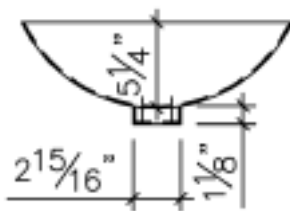

Amber

Evergreen

Onyx

Crystal

**Model #: LAT112**

**Description**

3/4" (18mm) thick  
Ultra translucent round vessel

**Trim finish**