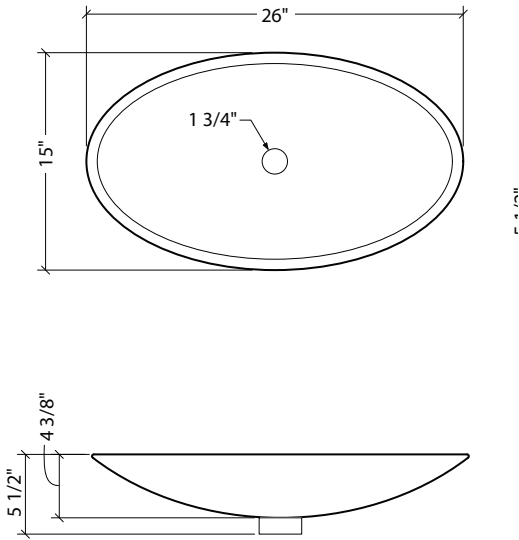

Evergreen

Onyx

Crystal

**Model #: LAS09**

**Description**

3/4" (18mm) thick  
Elongated modern oval bowl

**Trim finish**

Gold – Chrome – Brushed nickel – Satin gold  
Copper un-plated to paint