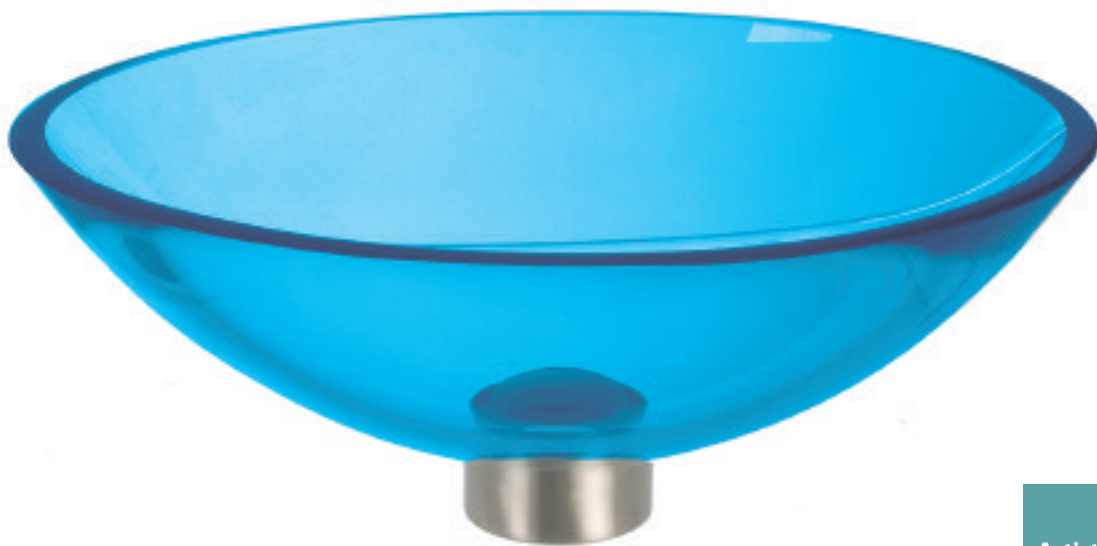

The Créativo Collection

Model LAT111

Ultra translucent
oval vessel

Artistic Red

NEW
COLOR

Clear

Azurlite

Blue

Amber

Evergreen

Onyx

Crystal