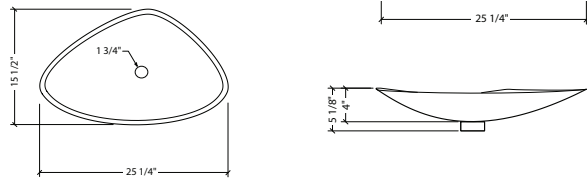

Lifetime warranty

On discoloration and thermal shock

ENS08 - Includes wood vanity and pharmacy cabinet

SEPTEMBER 2010

Clear	Blue – Evergreen – Onyx	Amber – Artistic Red – Azurlite – Crystal
$4 995.00	$5 795.00	$5 995.00

Shipping conditions :

F.O.B. St-Lambert, Quebec, Canada
Please allow us 2 business days to prepare your order
Fedex ground for North America

www.renaissanceglassworks.com

Tel: 1-888-414-4022 or 1-450-923-3727

Fax 1-450-923-7450

Email: info@renaissanceglassworks.com