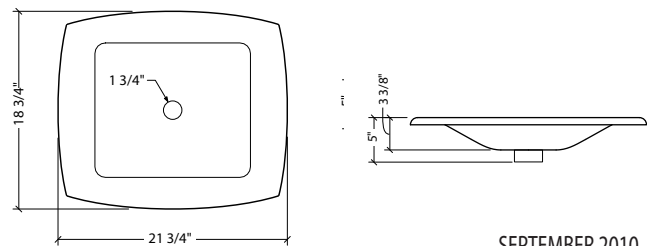

Lifetime warranty

On discoloration and thermal shock

ENS071 - Includes matching mirror MI1071 and wood vanity

SEPTEMBER 2010

Clear	Blue – Evergreen – Onyx	Amber – Artistic Red – Azurlite – Crystal
$5 495.00	$6 095.00	$6 495.00

Shipping conditions :

F.O.B. St-Lambert, Quebec, Canada
Please allow us 2 business days to prepare your order
Fedex ground for North America

www.renaissanceglassworks.com

Tel: 1-888-414-4022 or 1-450-923-3727

Fax 1-450-923-7450

Email: info@renaissanceglassworks.com