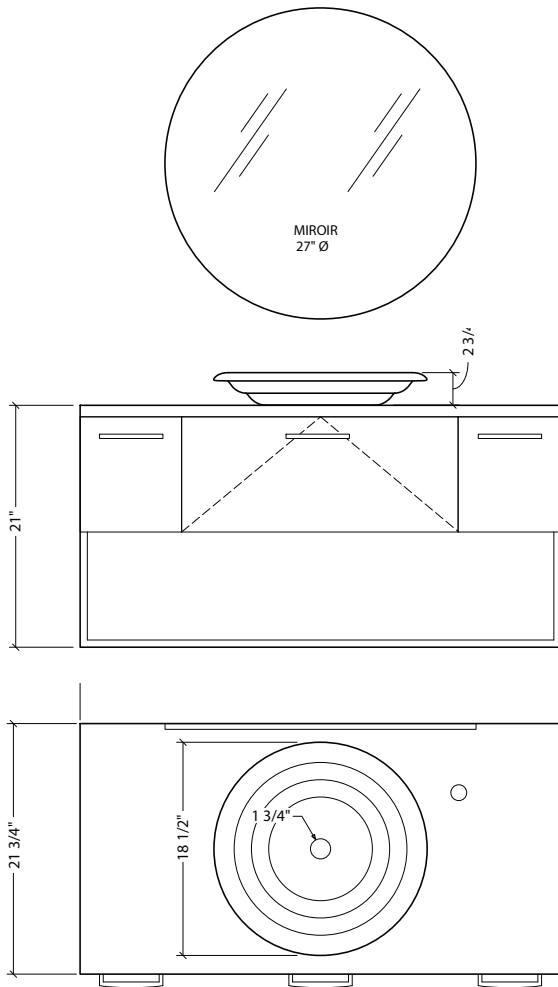

Evergreen

Onyx

Crystal

**Model #: ENS053**

**Description**

3/4" (18mm) thick  
Round vessel 3 levels

**Trim finish**

Gold – Chrome – Brushed nickel – Satin gold  
Copper un-plated to paint