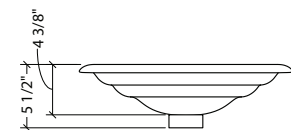

Lifetime warranty

On discoloration and thermal shock