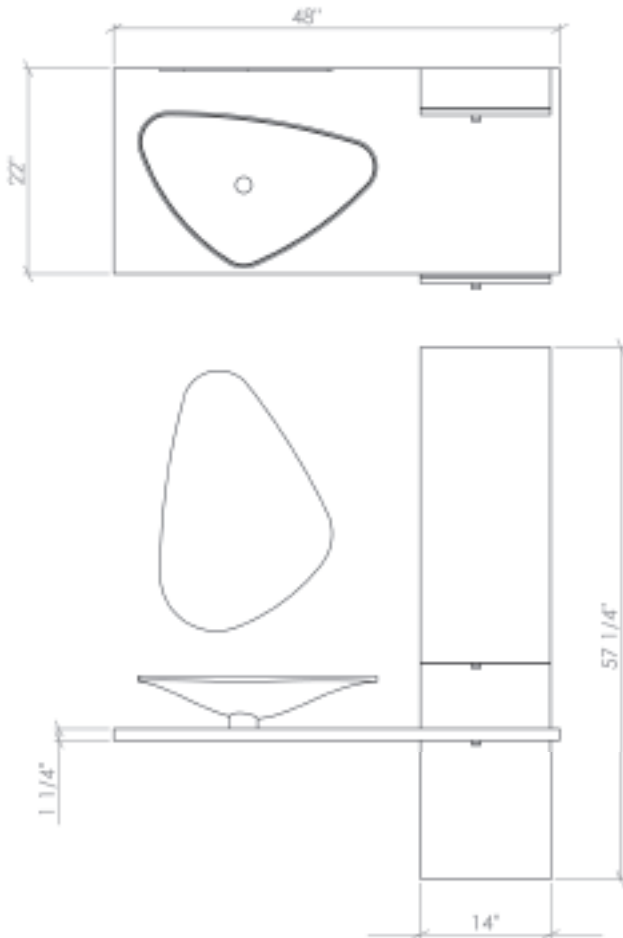

Evergreen

Onyx

Crystal

**Model #: ENS08**

**Description**

3/4" (18mm) thick  
Modern triangular vessel

**Trim finish**

Gold – Chrome – Brushed nickel – Satin gold  
Copper un-plated to paint