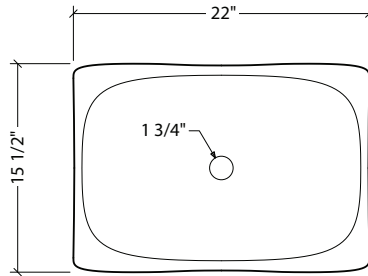

Model #: LAS072

Description

3/4"(18mm) thick
New modern shallow rectangular bowl

Trim finish

Gold – Chrome – Brushed nickel – Satin gold
Copper un-plated to paint

All our Renaissance colours available:

Amber –Artistic Red – Azurlite – Blue – Clear
Crystal – Evergreen – Onyx

Standards:

- # can CGSB 12.1 – M96
- # ansi 297.1 – 1984
- # cps 16 – CE1201C11

Lifetime warranty

On discoloration and thermal shock

LAS072

SEPTEMBER 2010

Clear	Blue – Evergreen – Onyx	Amber – Artistic Red – Azurlite – Crystal
$1 395.00	$1 595.00	$1 695.00

Shipping conditions :

F.O.B. St-Lambert, Quebec, Canada
Please allow us 2 business days to prepare your order
Fedex ground for North America

www.renaissanceglassworks.com

Tel: 1-888-414-4022 or 1-450-923-3727

Fax 1-450-923-7450

Email: info@renaissanceglassworks.com