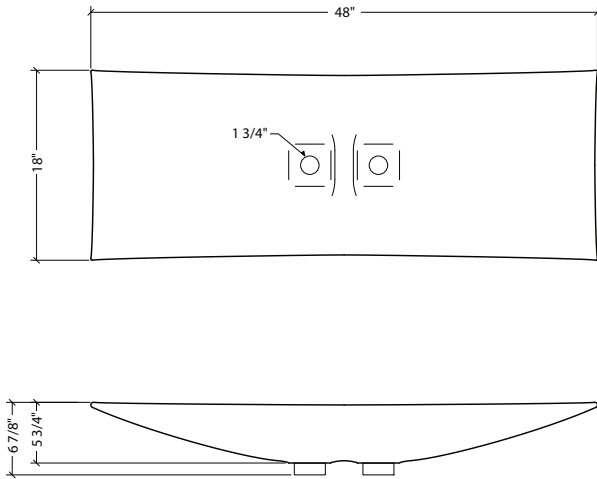

Evergreen

Onyx

Crystal

**Model #: LAS075**

**Description**

3/4" (18mm) thick  
Elongated modern duo rectangular vessel

**Trim finish**

Gold – Chrome – Brushed nickel – Satin gold  
Copper un-plated to paint