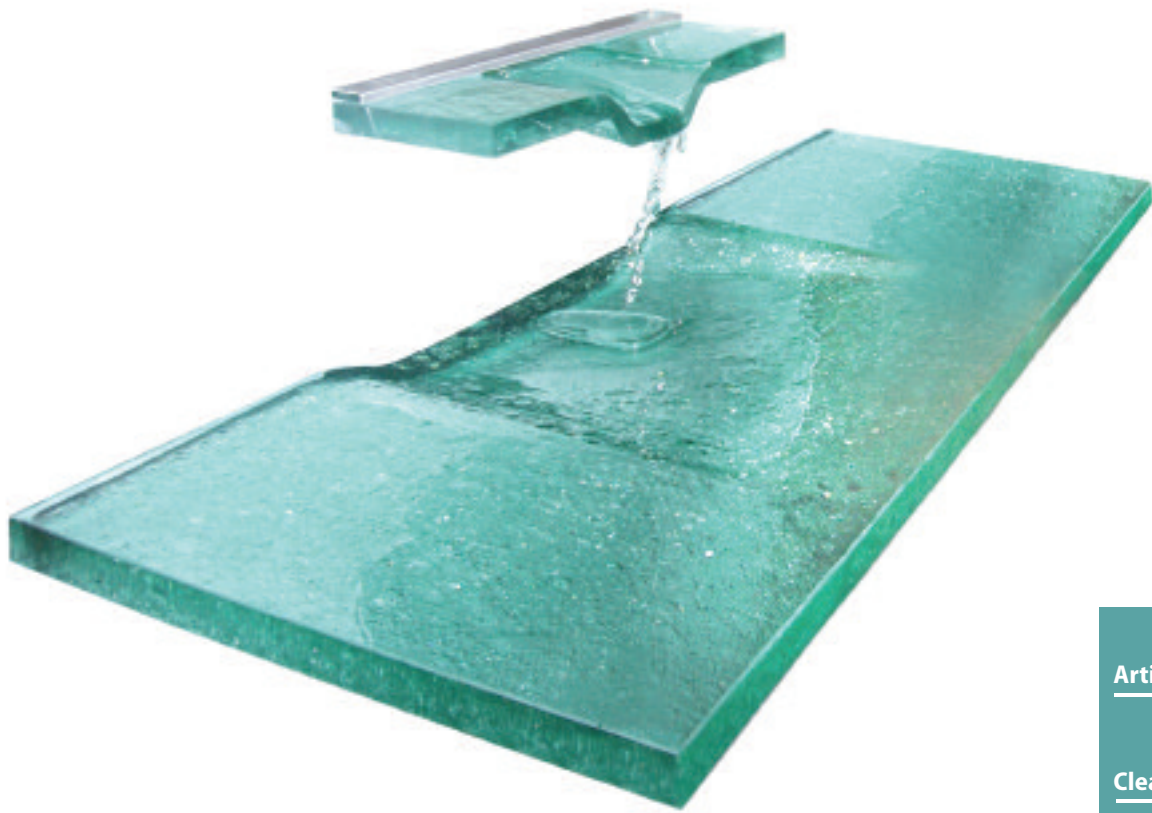

The Créatiso Collection

Model LAS074

“LA Source” sleek contemporary design with invisible plumbing

	NEW COLOR
Artistic Red	
Clear	
Azurlite	
Blue	
Amber	
Evergreen	
Onyx	
Crystal