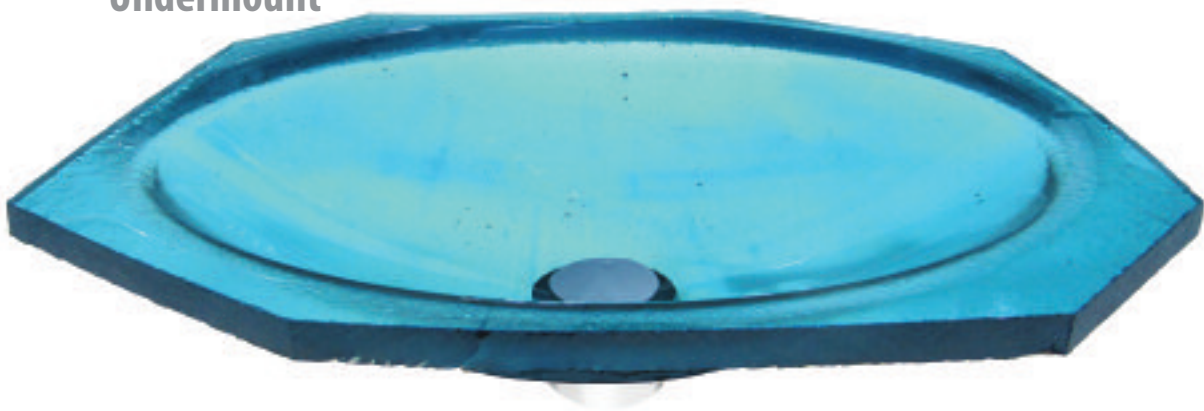

The Créativo Collection

Undermount

Model LAT114

Undermount
ultralucet basin

Artistic Red	NEW COLOR
Clear	
Azurlite	
Blue	
Amber	
Evergreen	
Onyx	
Crystal