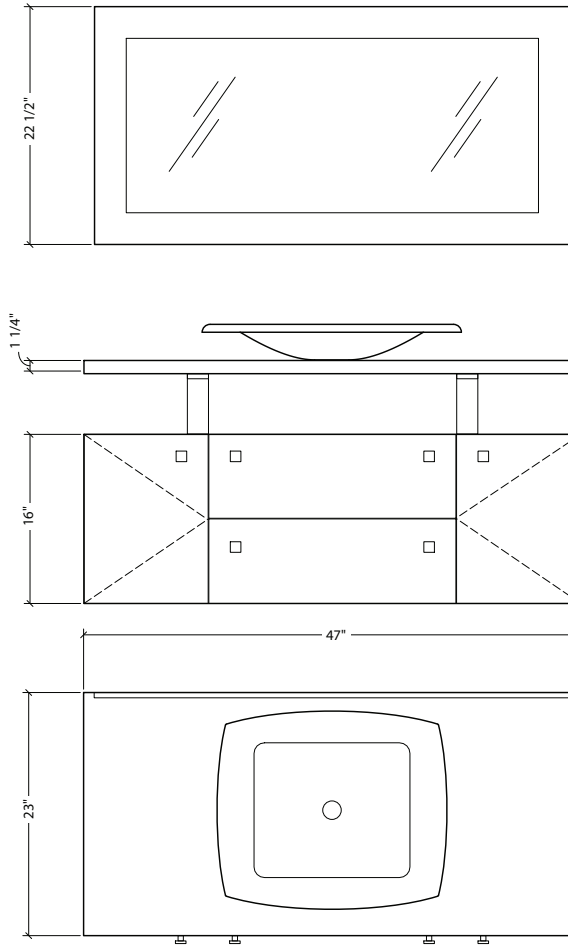

Evergreen

Onyx

Crystal

**Model #: ENS071**

**Description**

3/4" (18mm) thick  
Rectangular smooth shape vessel

**Trim finish**

Gold – Chrome – Brushed nickel – Satin gold  
Copper un-plated to paint