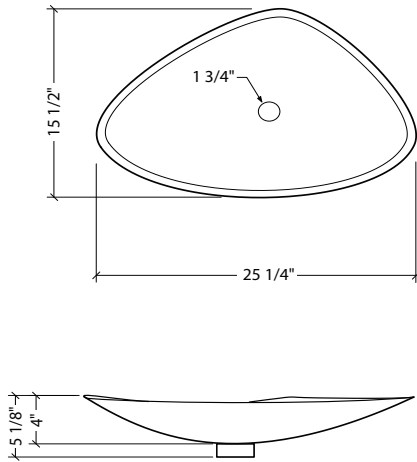

Blue

Amber

Evergreen

Onyx

Crystal

**Model #: LAS08**

**Description**

3/4" (18mm) thick  
Modern triangular vessel