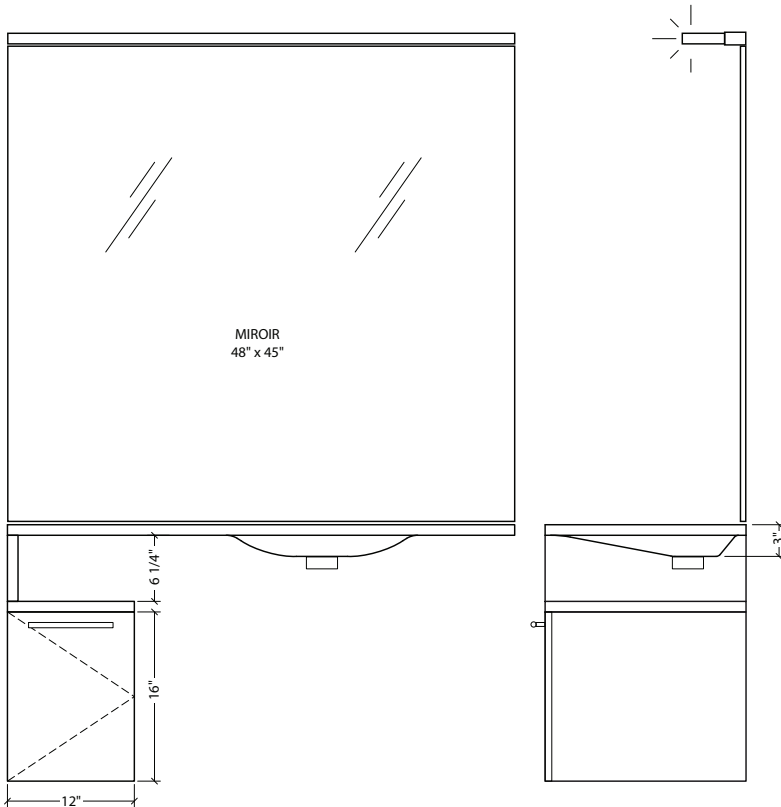

Model #: ENS073

Description

1-1/4" (30mm) thick
Modern "La Michelle" complete vanity
with integrated light system

Trim finish

Gold – Chrome – Brushed nickel – Satin gold
Copper un-plated to paint

All our Renaissance colours available:

Amber – Artistic Red – Azurlite – Blue – Clear
Crystal – Evergreen – Onyx

Standards:

- # can CGSB 12.1 – M96
- # ansi 297.1 – 1984
- # cps 16 – CE1201C11

Lifetime warranty

On discoloration and thermal shock

ENS073 - Includes ; mirror, wood vanity, LED light fixture

SEPTEMBER 2010

Clear	Blue – Evergreen – Onyx	Amber – Artistic Red – Azurlite – Crystal
$5 495.00	$5 995.00	$6 495.00

Shipping conditions :

F.O.B. St-Lambert, Quebec, Canada
Please allow us 2 business days to prepare your order
Fedex ground for North America

www.renaissanceglassworks.com

Tel: 1-888-414-4022 or 1-450-923-3727

Fax 1-450-923-7450

Email: info@renaissanceglassworks.com