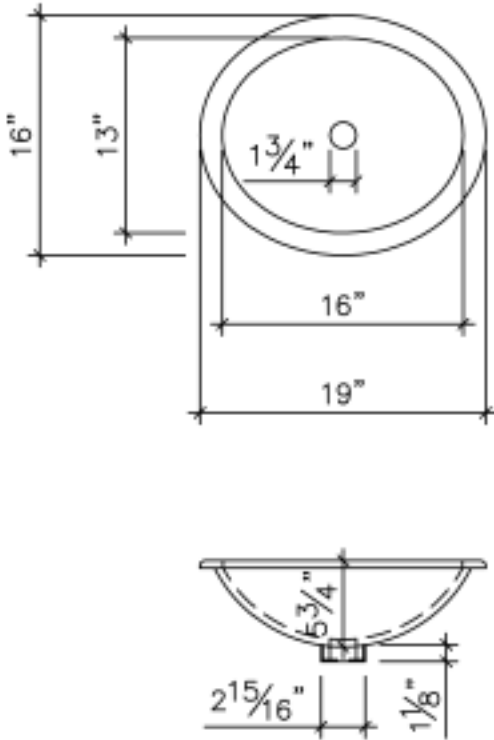

Model #: LAT114

Description

3/4" (18mm) thick
Undermount ultra translucent basin

Trim finish

Gold – Chrome – Brushed nickel – Satin gold
Copper un-plated to paint

All our Renaissance colours available:

Amber – Artistic Red – Azurlite – Blue – Clear
Crystal – Evergreen – Onyx

Standards:

can CGSB 12.1 – M96
ansi 297.1 – 1984
cps 16 – CE1201C11

Lifetime warranty

On discoloration and thermal shock

LAT114

SEPTEMBER 2010

Clear	Blue – Evergreen – Onyx	Amber – Artistic Red – Azurlite – Crystal
$1 595.00	$1 795.00	$1 895.00

Shipping conditions :

F.O.B. St-Lambert, Quebec, Canada
Please allow us 2 business days to prepare your order
Fedex ground for North America

www.renaissanceglassworks.com

Tel: 1-888-414-4022 or 1-450-923-3727

Fax 1-450-923-7450

Email: info@renaissanceglassworks.com