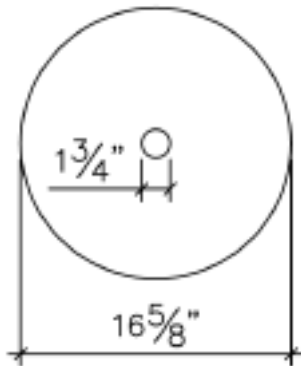

Amber

Evergreen

Onyx

Crystal

**Model #: LAT112**

**Description**

3/4" (18mm) thick  
Ultra translucent round vessel

**Trim finish**