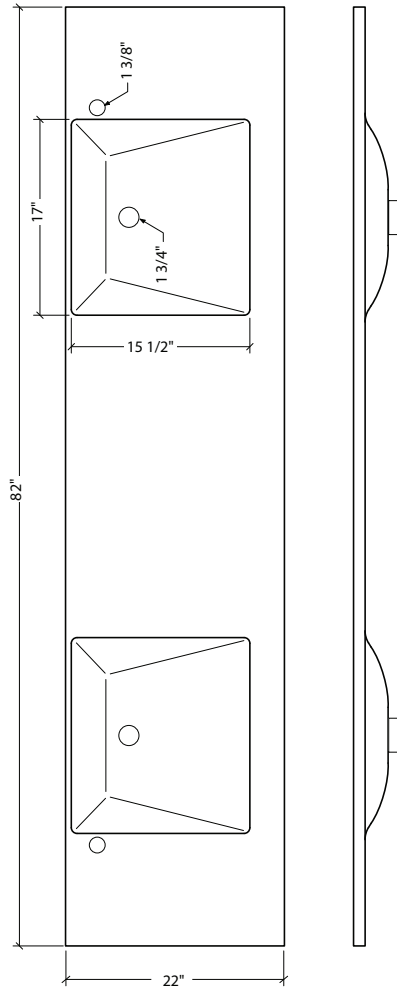

Model #: LAS073.2

Description

1-1/4" (30mm) thick
"La Michelle duo" deco double sink
integral countertop

Trim finish

Gold – Chrome – Brushed nickel – Satin gold
Copper un-plated to paint

All our Renaissance colours available:

Amber – Artistic Red – Azurlite – Blue – Clear
Crystal – Evergreen – Onyx

Standards:

- # can CGSB 12.1 – M96
- # ansi 297.1 – 1984
- # cps 16 – CE1201C11

Lifetime warranty

On discoloration and thermal shock

LAS073.2

SEPTEMBER 2010

Clear	Blue – Evergreen – Onyx	Amber – Artistic Red – Azurlite – Crystal
$4 995.00	$5 495.00	$5 995.00

Shipping conditions :

F.O.B. St-Lambert, Quebec, Canada
Please allow us 2 business days to prepare your order
Fedex ground for North America

www.renaissanceglassworks.com

Tel: 1-888-414-4022 or 1-450-923-3727

Fax 1-450-923-7450

Email: info@renaissanceglassworks.com