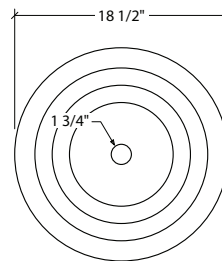

Lifetime warranty

On discoloration and thermal shock