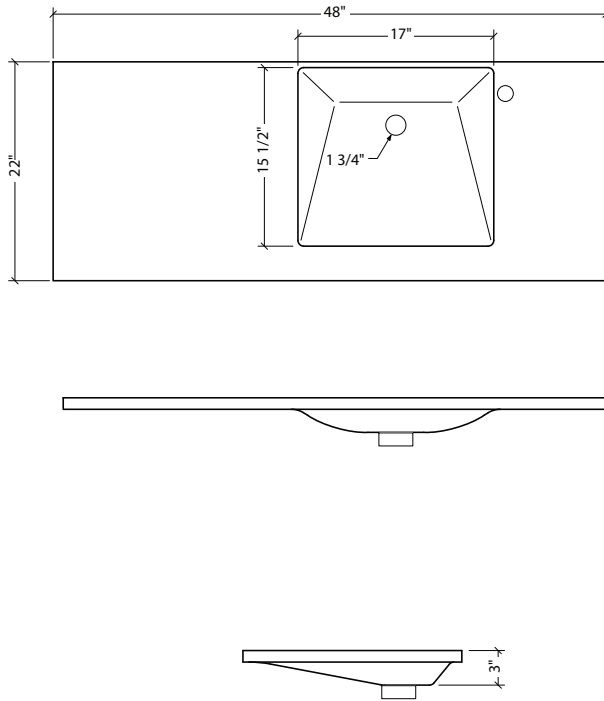

## Model LAS073

"La Michelle"  
deco integral  
countertop sink

	<b>NEW COLOR</b>
Artistic Red	
Clear	
Azurlite	
Blue	
Amber	
Evergreen	
Onyx	
Crystal	

**Model #: LAS073**

**Description**

1-1/4" (30mm) thick  
 "La Michelle" deco integral countertop sink