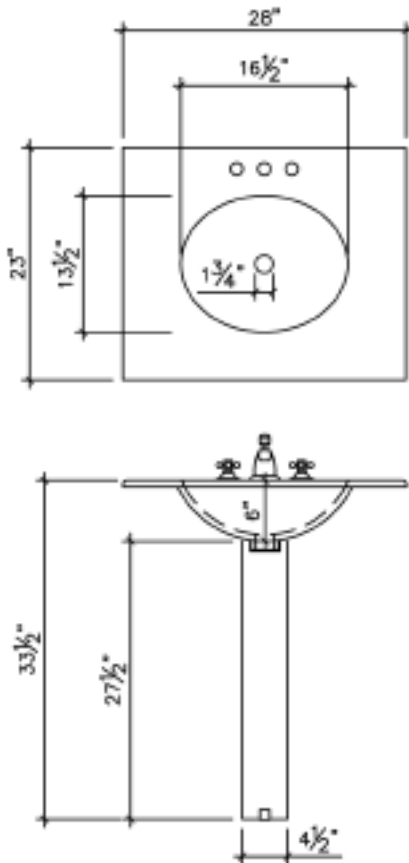

Evergreen

Onyx

Crystal

**Model #: LAT113**

**Description**

3/4" (18mm) thick  
Ultra translucent oval basin  
on small round pedestal

**Trim finish**

Gold – Chrome – Brushed nickel – Satin gold  
Copper un-plated to paint