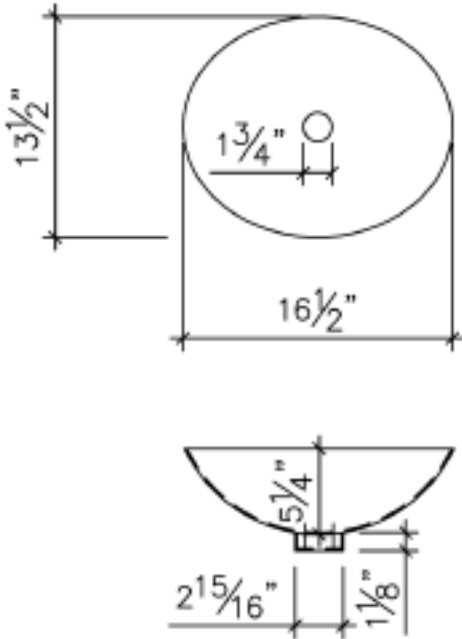

Amber

Evergreen

Onyx

Crystal

**Model #: LAT111**

**Description**

3/4" (18mm) thick  
Ultra translucent oval vessel

**Trim finish**