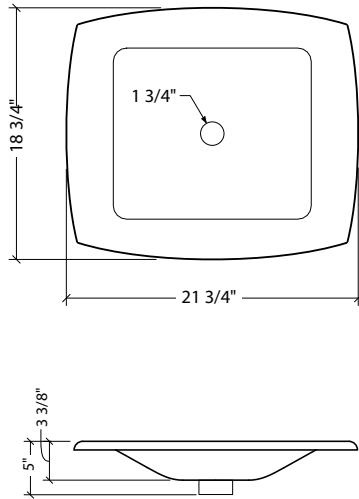

Amber

Evergreen

Onyx

Crystal

**Model #: LAS071**

**Description**

3/4" (18mm) thick  
Organic rectangular vessel

**Trim finish**