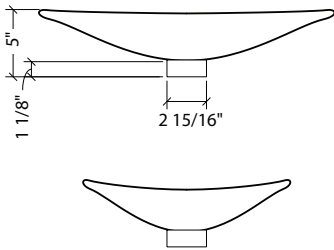

Model #: LAS072

Description

3/4"(18mm) thick
New modern shallow rectangular bowl

Trim finish

Gold – Chrome – Brushed nickel – Satin gold
Copper un-plated to paint

All our Renaissance colours available:

Amber –Artistic Red – Azurlite – Blue – Clear
Crystal – Evergreen – Onyx

Standards:

- # can CGSB 12.1 – M96
- # ansi 297.1 – 1984
- # cps 16 – CE1201C11

Lifetime warranty

On discoloration and thermal shock

LAS072

SEPTEMBER 2010

Clear	Blue – Evergreen – Onyx	Amber – Artistic Red – Azurlite – Crystal
$1 395.00	$1 595.00	$1 695.00

Shipping conditions :

F.O.B. St-Lambert, Quebec, Canada
Please allow us 2 business days to prepare your order
Fedex ground for North America

www.renaissanceglassworks.com

Tel: 1-888-414-4022 or 1-450-923-3727

Fax 1-450-923-7450

Email: info@renaissanceglassworks.com