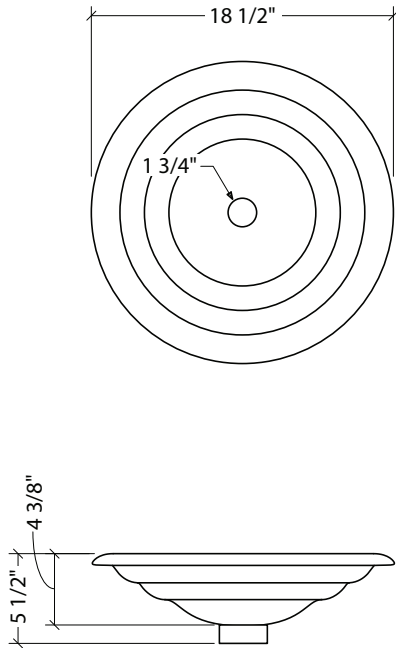

Amber

Evergreen

Onyx

Crystal

**Model #: LAS053**

**Description**

3/4" (18mm) thick  
Round vessel 3 levels

**Trim finish**